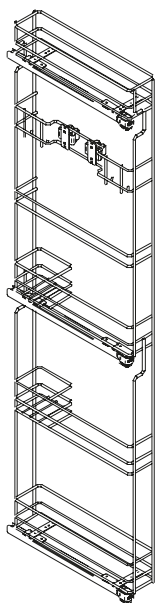

Warnings

1. Leggi attentamente le istruzioni prima del montaggio e segui ogni passaggio indicato. L'azienda declina ogni responsabilità dall'uso improprio del prodotto. Ogni uso improprio del prodotto può causare lesioni. Modifiche o manomissioni del prodotto, annullano ogni condizione di garanzia.

2. Smaltisci i diversi materiali secondo regolamentazioni della tua città.

1. Please read the instructions carefully before assembly and follow each step indicated. The company declines all responsibility for improper use of the product. Any improper use of the product can cause injury. Modifications or tampering with the product void any warranty conditions.

2. Proceed to dispose of the different materials according to your city regulations.

A