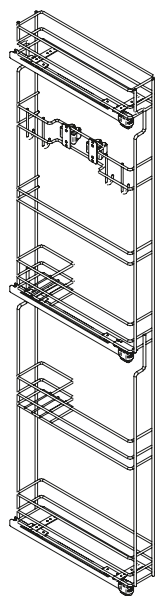

Side-mounted pull-out larder unit for brooms

Estraibile laterale colonna portascoppe

Estraibili | Pull-out units

ELQGM155PAPXPRP
ELQGM155PAPDXPRP

x 1

mm

+

45 kg