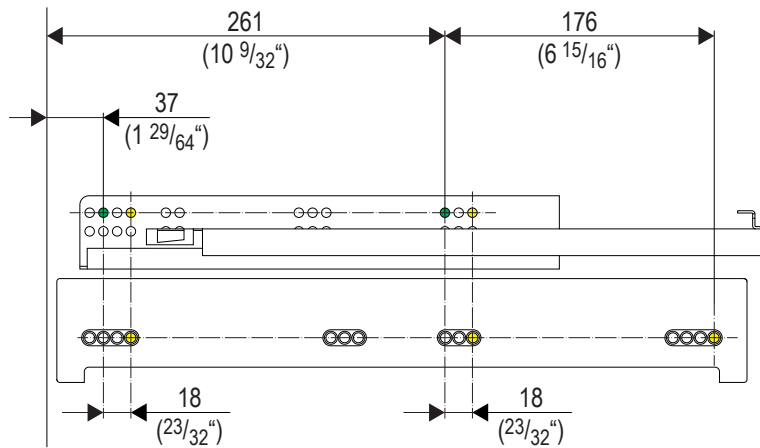

CONERO

Organizer 72 H 475

2