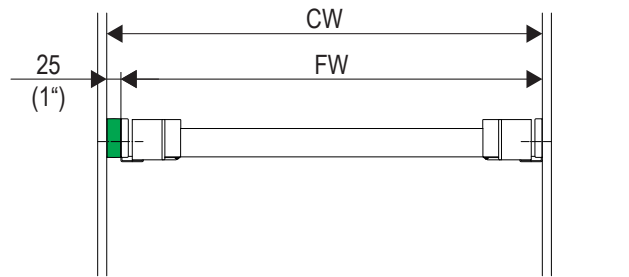

CONERO

Organizer 72 H 475

i

optional

1 - 4x