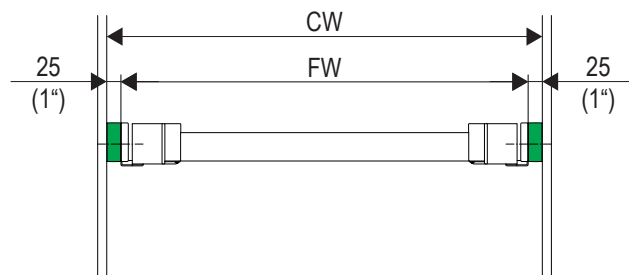

CONERO

Organizer 72 H 475

i

optional

1 - 4x