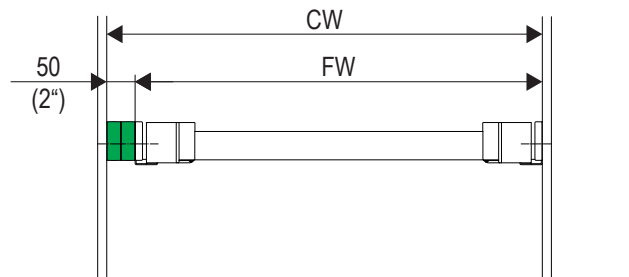

CONERO

Organizer 72 H 475

i

optional

1 - 4x