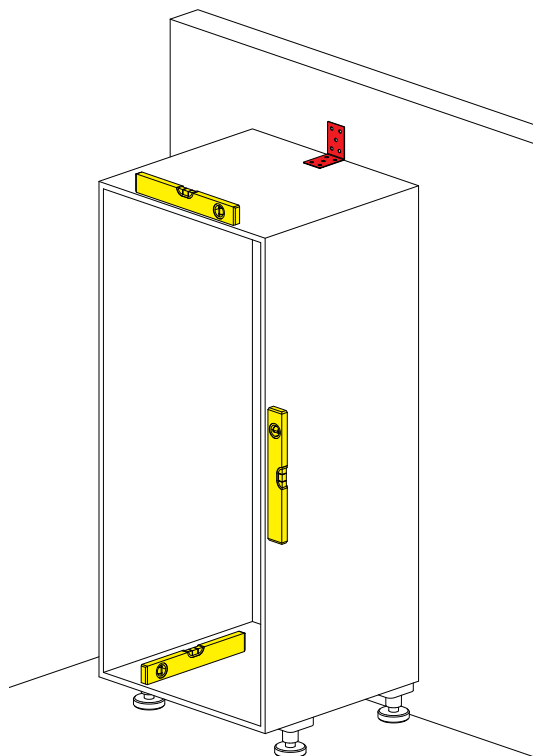

Σ

CONERO

Organizer 72 H 475

1

$$CW_{\min.} = L_{\text{Pipe}} + 79 \text{ mm } (3\frac{1}{8}\text{''})$$

$$CW_{\max.} = L_{\text{Pipe}} + 139 \text{ mm } (5\frac{1}{2}\text{''})$$

CONERO

Organizer 72 H 475