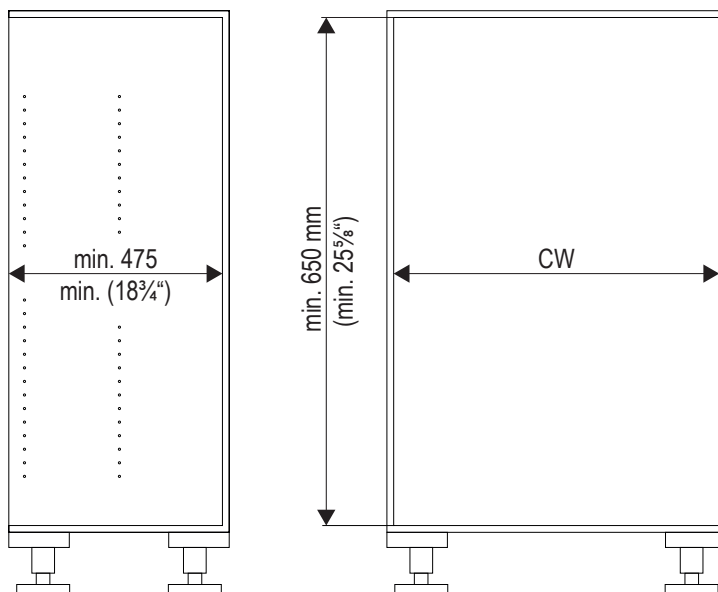

Σ

CONERO

Organizer 72 H 475

1

$$CW_{\min.} = L_{\text{Pipe}} + 79 \text{ mm } (3\frac{1}{8}\text{''})$$

$$CW_{\max.} = L_{\text{Pipe}} + 139 \text{ mm } (5\frac{1}{2}\text{''})$$

CONERO

Organizer 72 H 475