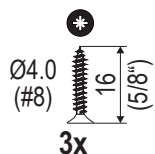

Σ

CONERO

Organizer 72 H 475

1

$$CW_{\min.} = L_{\text{Pipe}} + 79 \text{ mm } (3\frac{1}{8}\text{''})$$

$$CW_{\max.} = L_{\text{Pipe}} + 139 \text{ mm } (5\frac{1}{2}\text{''})$$

CONERO

Organizer 72 H 475

2

2a.1

1x

PZ2

2x

2a.2

1x

PZ2