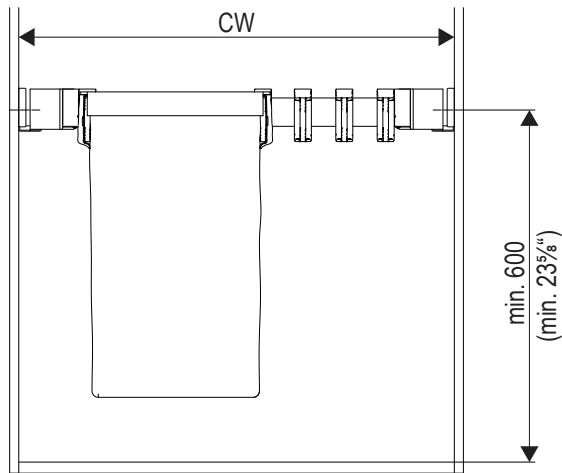

CONERO

Organizer 72 H 475

i

optional

1 - 4x