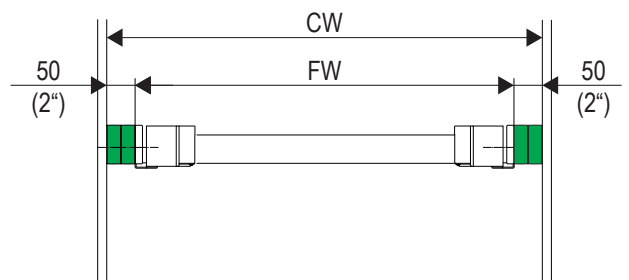

CONERO

Organizer 72 H 475

i

optional

1 - 4x