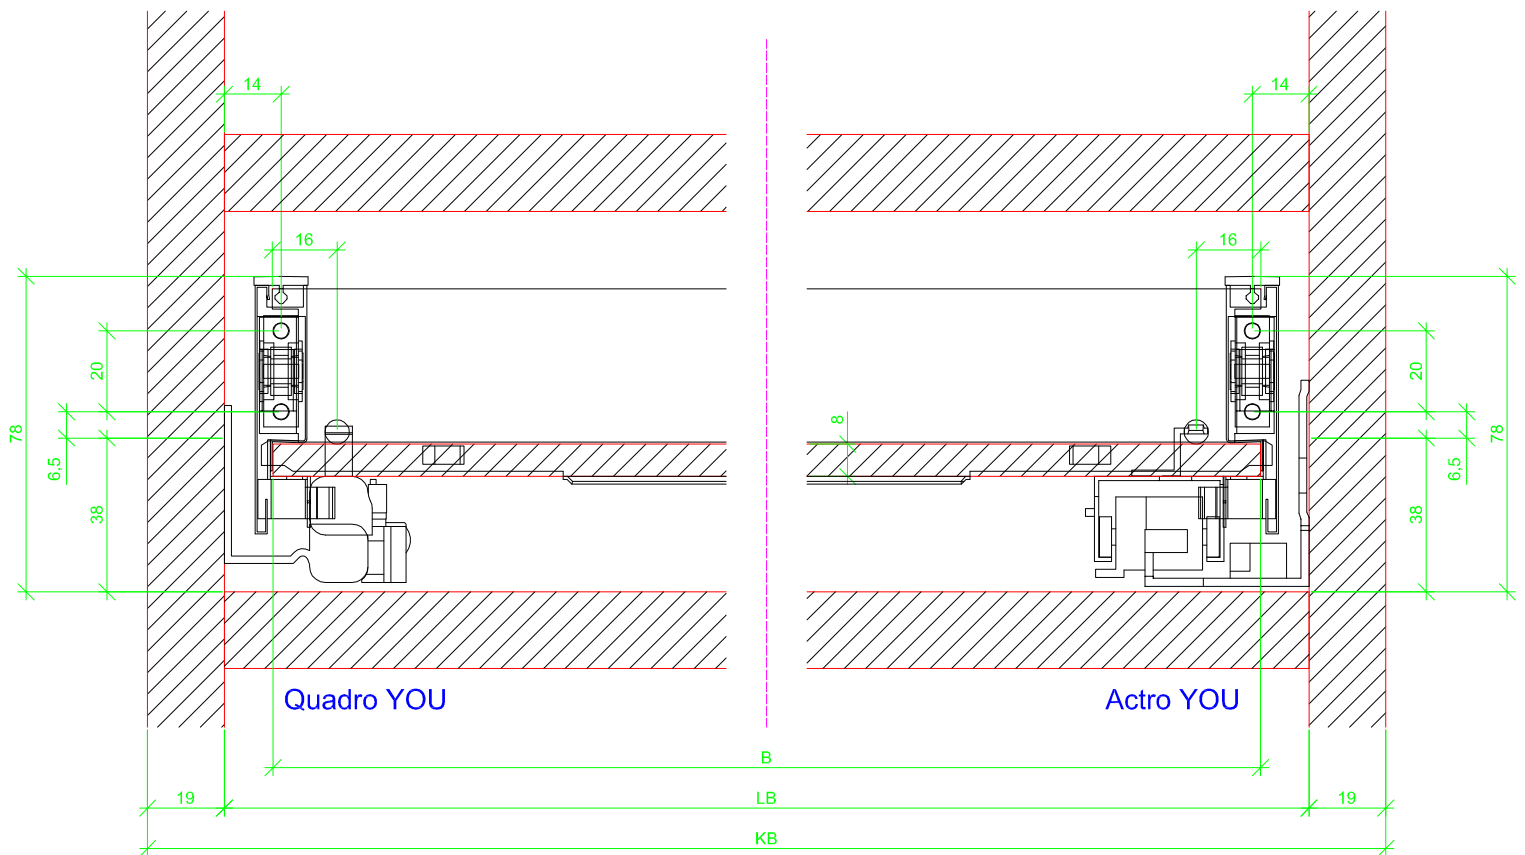

Drawings / Zeichnungen:
AvanTech YOU

Technik für Möbel

Hettich

Model / Ausführung	Drawer / Schubkasten
Profile height / Zargenhöhe	77 mm
Nominal length / Nennlänge	400 mm
Cabinet side panel thickness / Korpuseitendicke	16 / 18 / 19 mm

		
A	NL - 26	NL - 21
B	LB - 24	
C	LB - 24	-
D	46	-

AVT YOU with wooden panel

AVT YOU with steel rear panel

AVT YOU with wooden panel

AVT YOU with steel rear panel

AVT YOU with wooden panel

AVT YOU with steel rear panel

AVT YOU with wooden panel

AVT YOU with steel rear panel

Actro YOU

AVT YOU with wooden panel

AVT YOU with steel rear panel

Quadro YOU