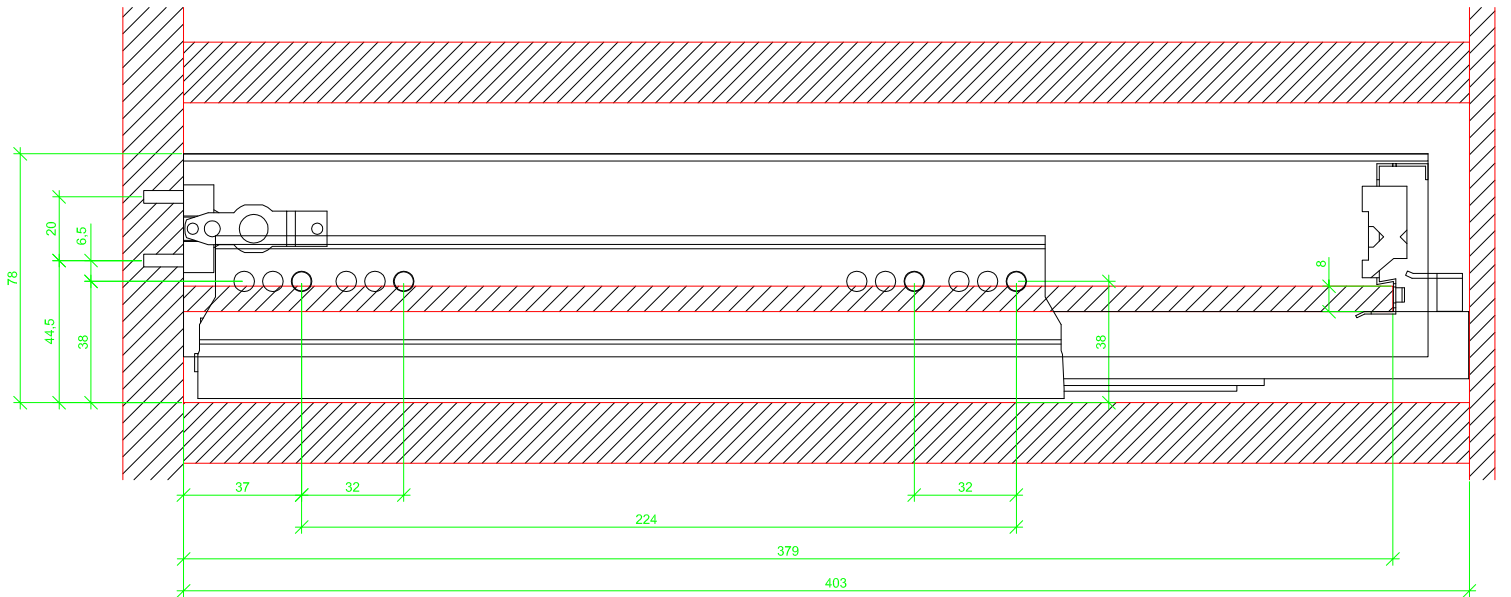

AVT YOU with steel rear panel

Actro YOU