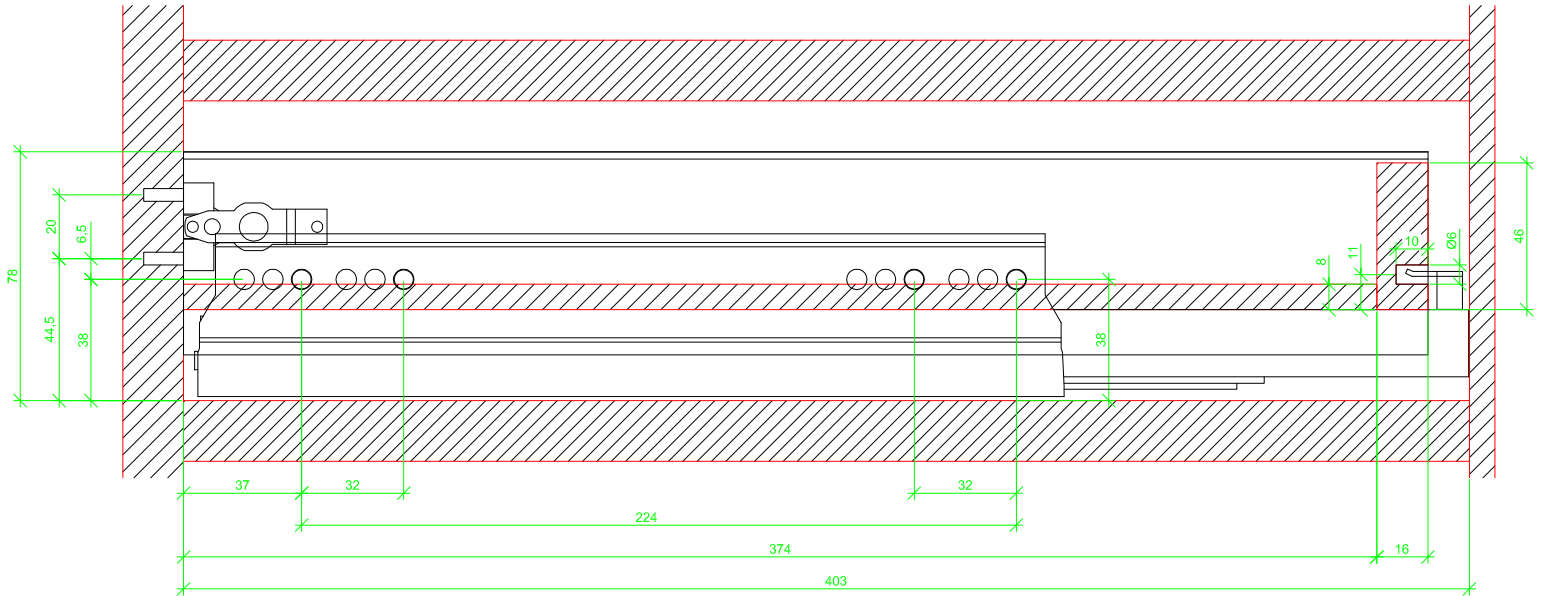

Drawings / Zeichnungen:
AvanTech YOU

Technik für Möbel

Hettich

Model / Ausführung	Drawer / Schubkasten
Profile height / Zargenhöhe	77 mm
Nominal length / Nennlänge	400 mm
Cabinet side panel thickness / Korpuseitendicke	16 / 18 / 19 mm

		
A	NL - 26	NL - 21
B	LB - 24	
C	LB - 24	-
D	46	-

AVT YOU with wooden panel

AVT YOU with steel rear panel

AVT YOU with wooden panel

AVT YOU with steel rear panel

AVT YOU with wooden panel

AVT YOU with steel rear panel

AVT YOU with wooden panel

AVT YOU with steel rear panel

Actro YOU

AVT YOU with wooden panel

AVT YOU with steel rear panel

Quadro YOU