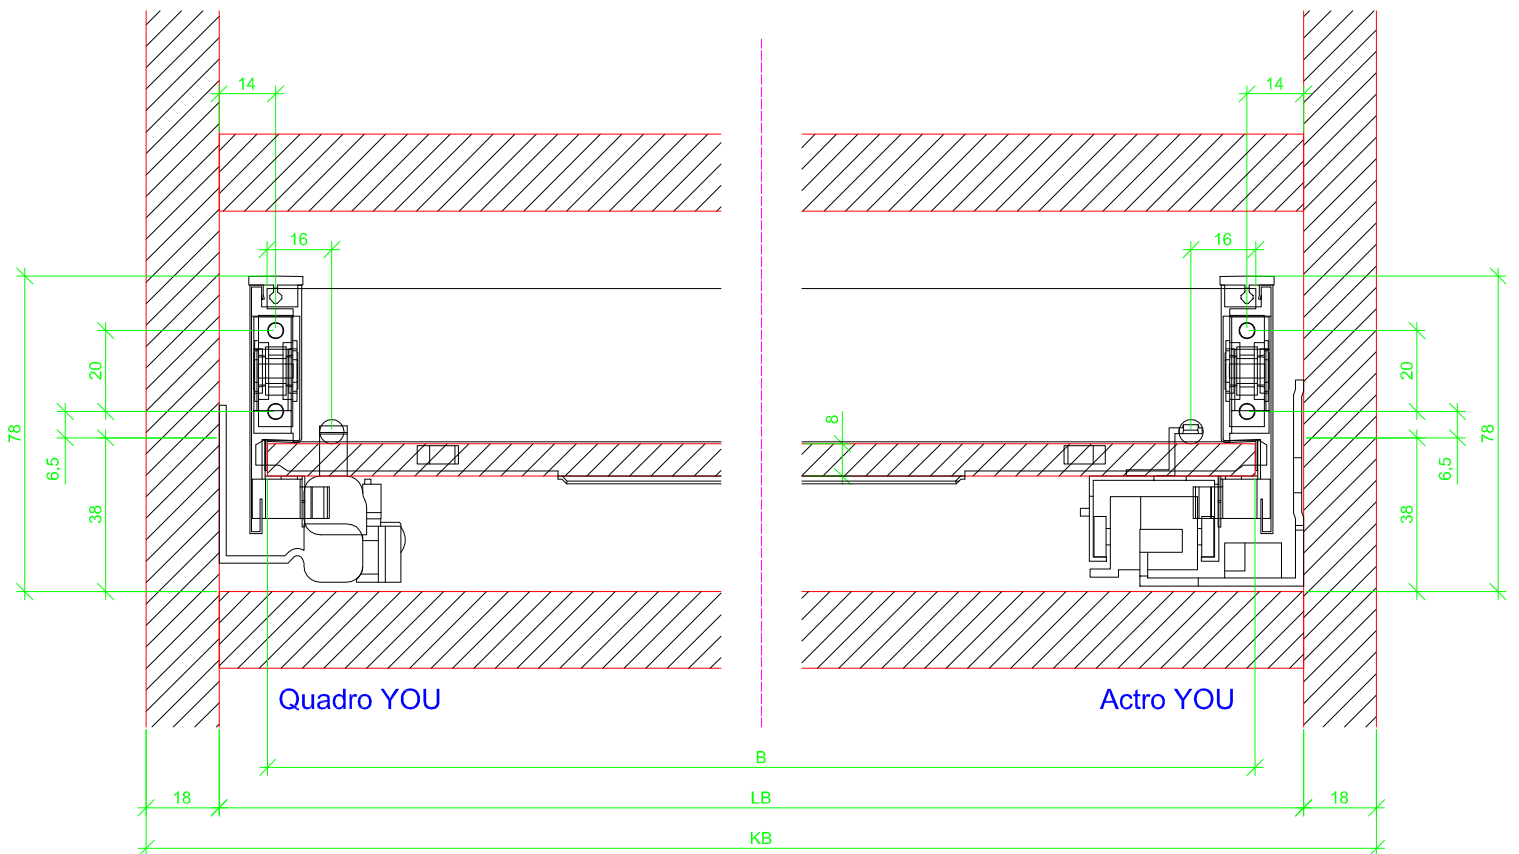

Drawings / Zeichnungen:
AvanTech YOU

Technik für Möbel

Hettich

Model / Ausführung	Drawer / Schubkasten
Profile height / Zargenhöhe	77 mm
Nominal length / Nennlänge	400 mm
Cabinet side panel thickness / Korpuseitendicke	16 / 18 / 19 mm

		
A	NL - 26	NL - 21
B	LB - 24	
C	LB - 24	-
D	46	-

AVT YOU with wooden panel

AVT YOU with steel rear panel

AVT YOU with wooden panel

AVT YOU with steel rear panel

AVT YOU with wooden panel

AVT YOU with steel rear panel

AVT YOU with wooden panel

AVT YOU with steel rear panel

Actro YOU

AVT YOU with wooden panel

AVT YOU with steel rear panel

Quadro YOU