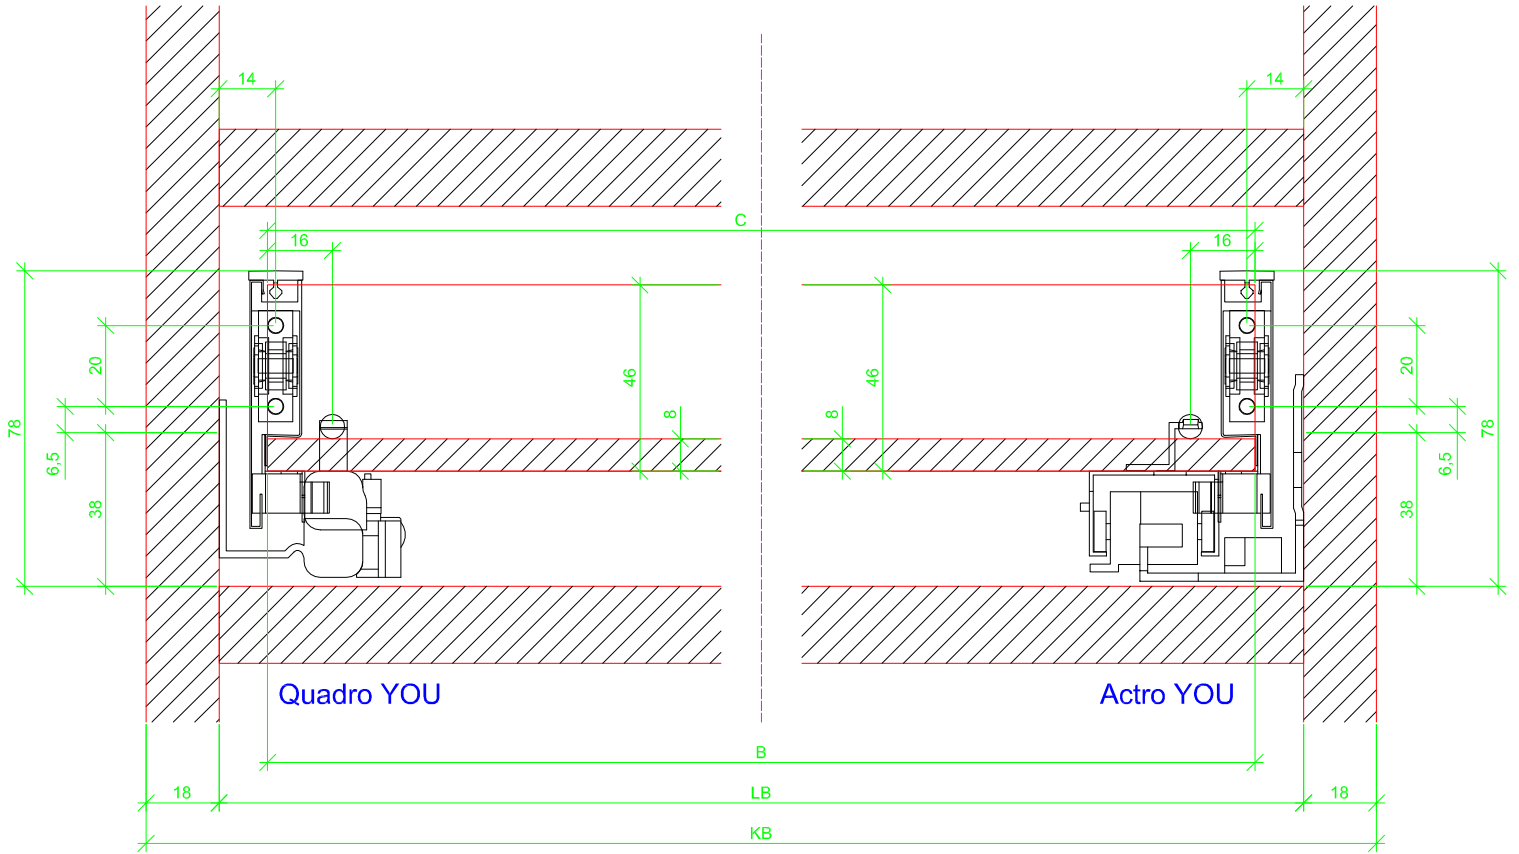

Drawings / Zeichnungen:
AvanTech YOU

Technik für Möbel

Hettich

Model / Ausführung	Drawer / Schubkasten
Profile height / Zargenhöhe	77 mm
Nominal length / Nennlänge	400 mm
Cabinet side panel thickness / Korpuseitendicke	16 / 18 / 19 mm

		
A	NL - 26	NL - 21
B	LB - 24	
C	LB - 24	-
D	46	-

AVT YOU with wooden panel

AVT YOU with steel rear panel

AVT YOU with wooden panel

AVT YOU with steel rear panel

AVT YOU with wooden panel

AVT YOU with steel rear panel

AVT YOU with wooden panel

AVT YOU with steel rear panel

Actro YOU

AVT YOU with wooden panel

AVT YOU with steel rear panel

Quadro YOU