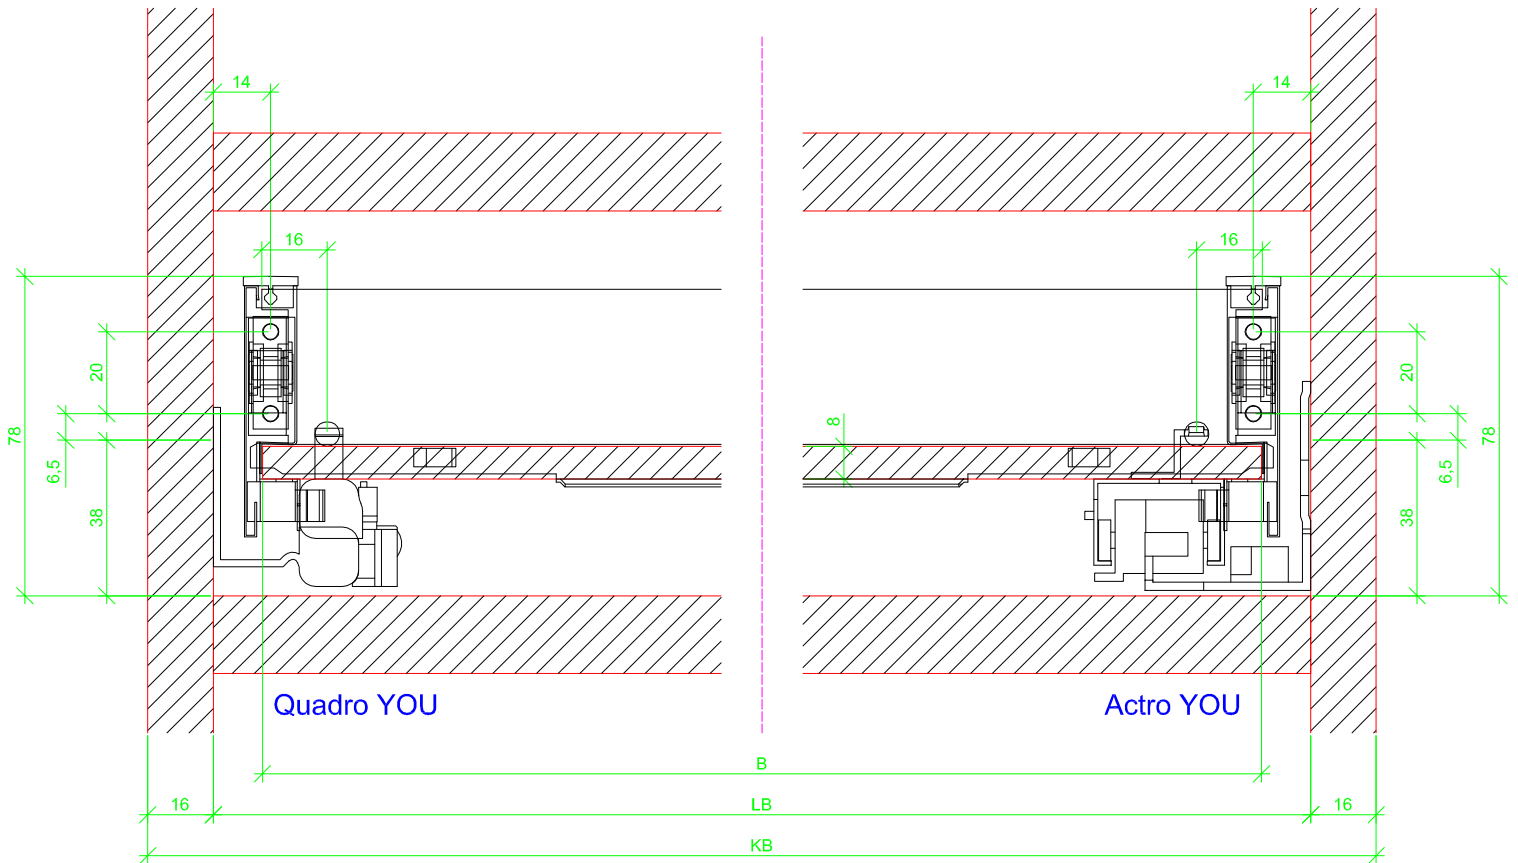

Drawings / Zeichnungen:
AvanTech YOU

Technik für Möbel

Hettich

Model / Ausführung	Drawer / Schubkasten
Profile height / Zargenhöhe	77 mm
Nominal length / Nennlänge	400 mm
Cabinet side panel thickness / Korpuseitendicke	16 / 18 / 19 mm

		
A	NL - 26	NL - 21
B	LB - 24	
C	LB - 24	-
D	46	-

AVT YOU with wooden panel

AVT YOU with steel rear panel

AVT YOU with wooden panel

AVT YOU with steel rear panel

AVT YOU with wooden panel

AVT YOU with steel rear panel

AVT YOU with wooden panel

AVT YOU with steel rear panel

Actro YOU

AVT YOU with wooden panel

AVT YOU with steel rear panel

Quadro YOU