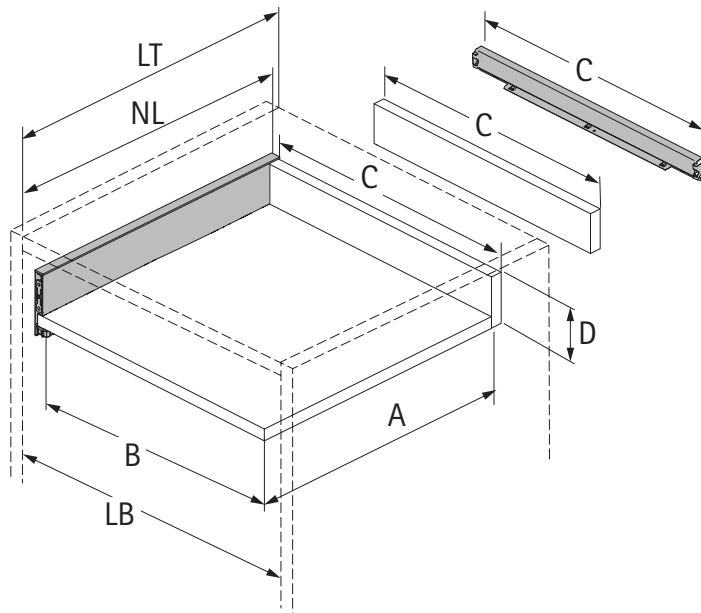

Drawings / Zeichnungen:
AvanTech YOU

Technik für Möbel

Hettich

Model / Ausführung	Drawer / Schubkasten
Profile height / Zargenhöhe	77 mm
Nominal length / Nennlänge	400 mm
Cabinet side panel thickness / Korpuseitendicke	16 / 18 / 19 mm

		
A	NL - 26	NL - 21
B	LB - 24	
C	LB - 24	-
D	46	-

AVT YOU with wooden panel

AVT YOU with steel rear panel

AVT YOU with wooden panel

AVT YOU with steel rear panel

AVT YOU with wooden panel

AVT YOU with steel rear panel