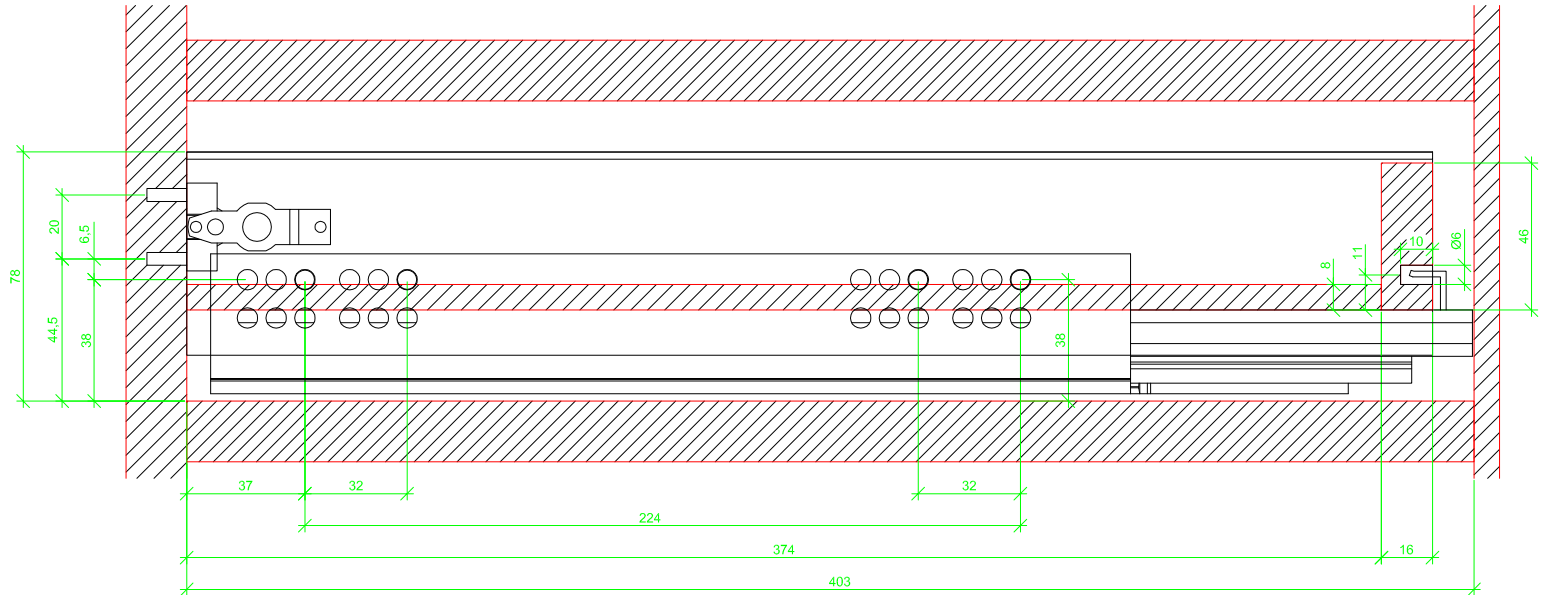

Drawings / Zeichnungen:
AvanTech YOU

Technik für Möbel

Hettich

Model / Ausführung	Drawer / Schubkasten
Profile height / Zargenhöhe	77 mm
Nominal length / Nennlänge	400 mm
Cabinet side panel thickness / Korpuseitendicke	16 / 18 / 19 mm

		
A	NL - 26	NL - 21
B	LB - 24	
C	LB - 24	-
D	46	-

AVT YOU with wooden panel

AVT YOU with steel rear panel

AVT YOU with wooden panel

AVT YOU with steel rear panel

AVT YOU with wooden panel

AVT YOU with steel rear panel

AVT YOU with wooden panel

AVT YOU with steel rear panel

Actro YOU

AVT YOU with wooden panel

AVT YOU with steel rear panel

Quadro YOU