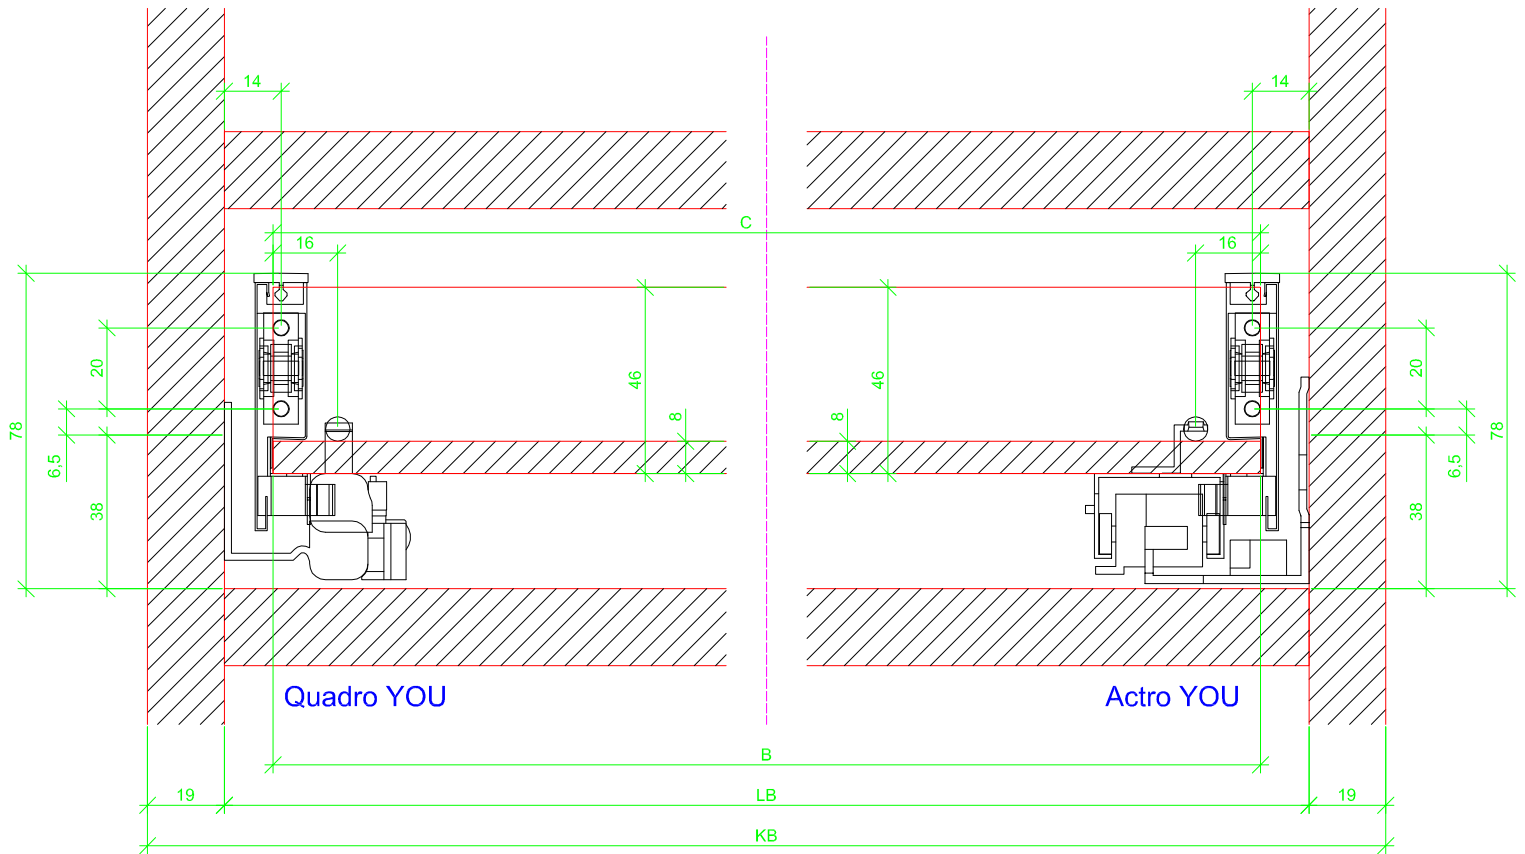

Drawings / Zeichnungen:
AvanTech YOU

Technik für Möbel

Hettich

Model / Ausführung	Drawer / Schubkasten
Profile height / Zargenhöhe	77 mm
Nominal length / Nennlänge	400 mm
Cabinet side panel thickness / Korpuseitendicke	16 / 18 / 19 mm

		
A	NL - 26	NL - 21
B	LB - 24	
C	LB - 24	-
D	46	-

AVT YOU with wooden panel

AVT YOU with steel rear panel

AVT YOU with wooden panel

AVT YOU with steel rear panel

AVT YOU with wooden panel

AVT YOU with steel rear panel