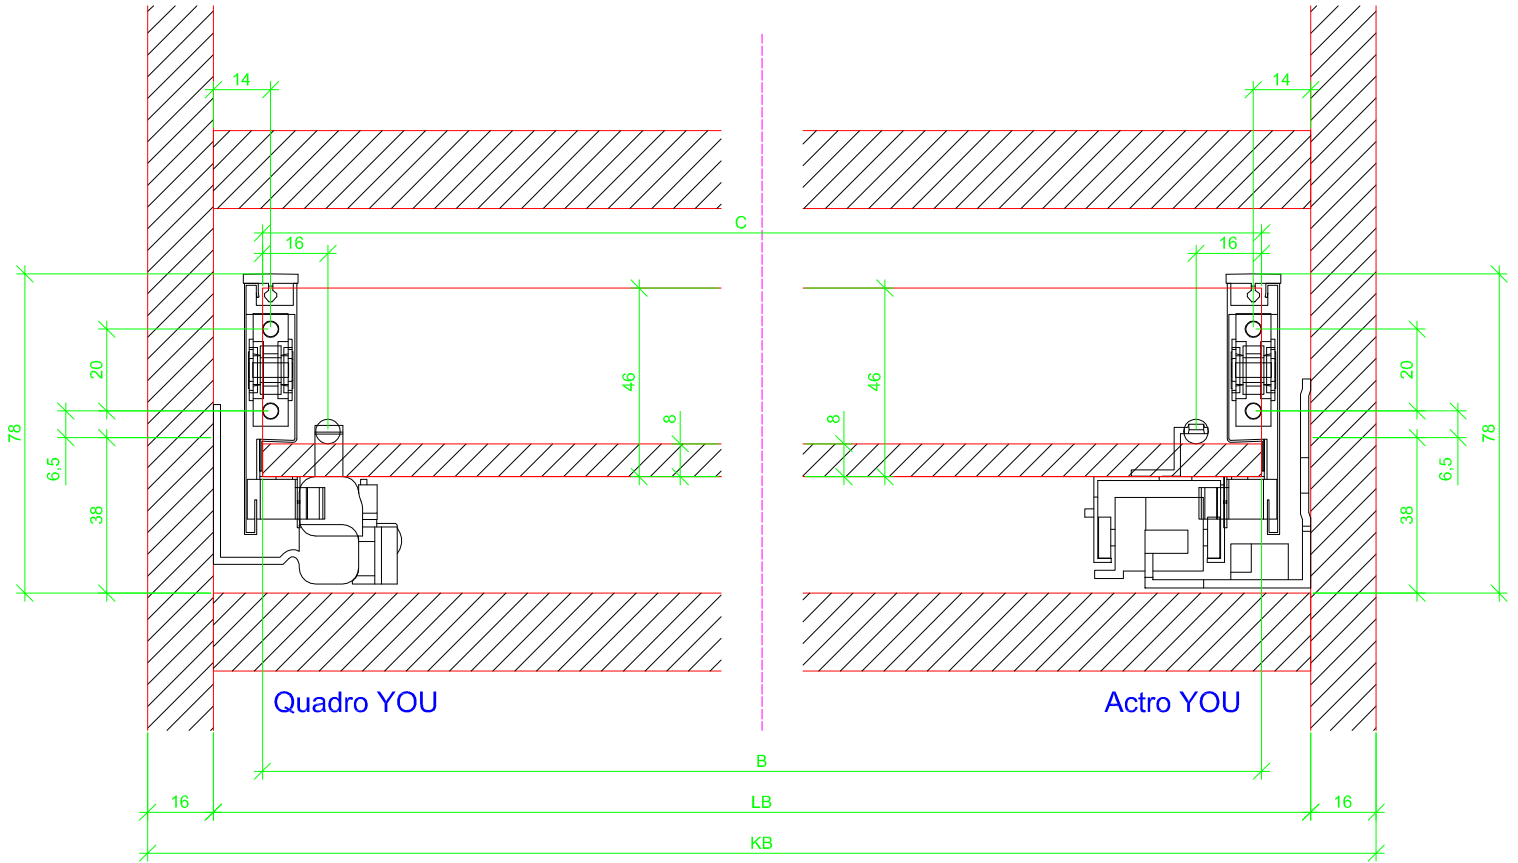

Drawings / Zeichnungen:
AvanTech YOU

Technik für Möbel

Hettich

Model / Ausführung	Drawer / Schubkasten
Profile height / Zargenhöhe	77 mm
Nominal length / Nennlänge	400 mm
Cabinet side panel thickness / Korpuseitendicke	16 / 18 / 19 mm

		
A	NL - 26	NL - 21
B	LB - 24	
C	LB - 24	-
D	46	-

AVT YOU with wooden panel

AVT YOU with steel rear panel

AVT YOU with wooden panel

AVT YOU with steel rear panel

AVT YOU with wooden panel

AVT YOU with steel rear panel

AVT YOU with wooden panel

AVT YOU with steel rear panel

Actro YOU

AVT YOU with wooden panel

AVT YOU with steel rear panel

Quadro YOU