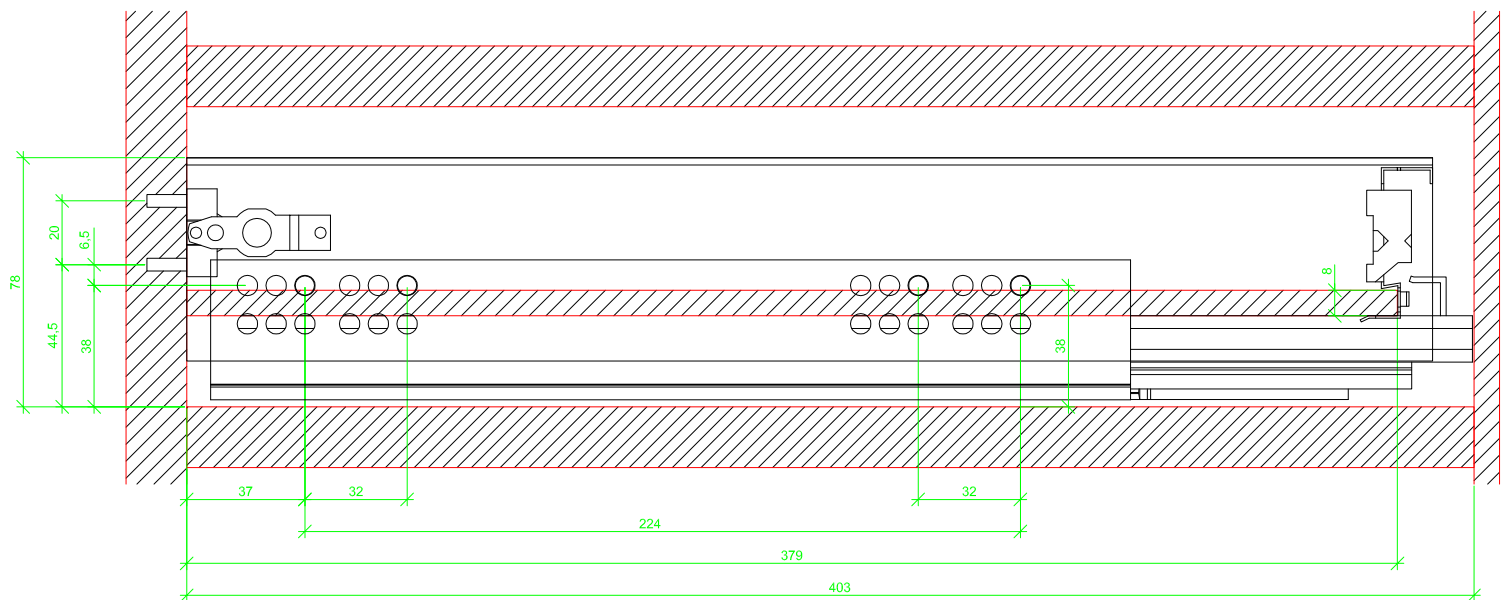

Drawings / Zeichnungen:
AvanTech YOU

Technik für Möbel

Hettich

Model / Ausführung	Drawer / Schubkasten
Profile height / Zargenhöhe	77 mm
Nominal length / Nennlänge	400 mm
Cabinet side panel thickness / Korpuseitendicke	16 / 18 / 19 mm

		
A	NL - 26	NL - 21
B	LB - 24	
C	LB - 24	-
D	46	-

AVT YOU with wooden panel

AVT YOU with steel rear panel

AVT YOU with wooden panel

AVT YOU with steel rear panel

AVT YOU with wooden panel

AVT YOU with steel rear panel

AVT YOU with wooden panel

AVT YOU with steel rear panel

Actro YOU

AVT YOU with wooden panel

AVT YOU with steel rear panel

Quadro YOU