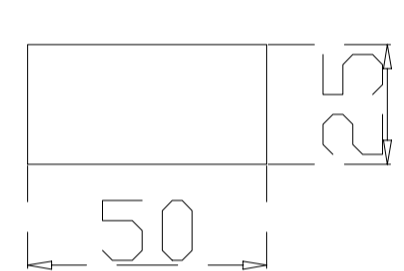

# E-CONOMIC

STELAŽ  
STEEL LEGS  
EC 5208-Z

# MILA DESIGN

EC 5208-Z  
\* 800 mm