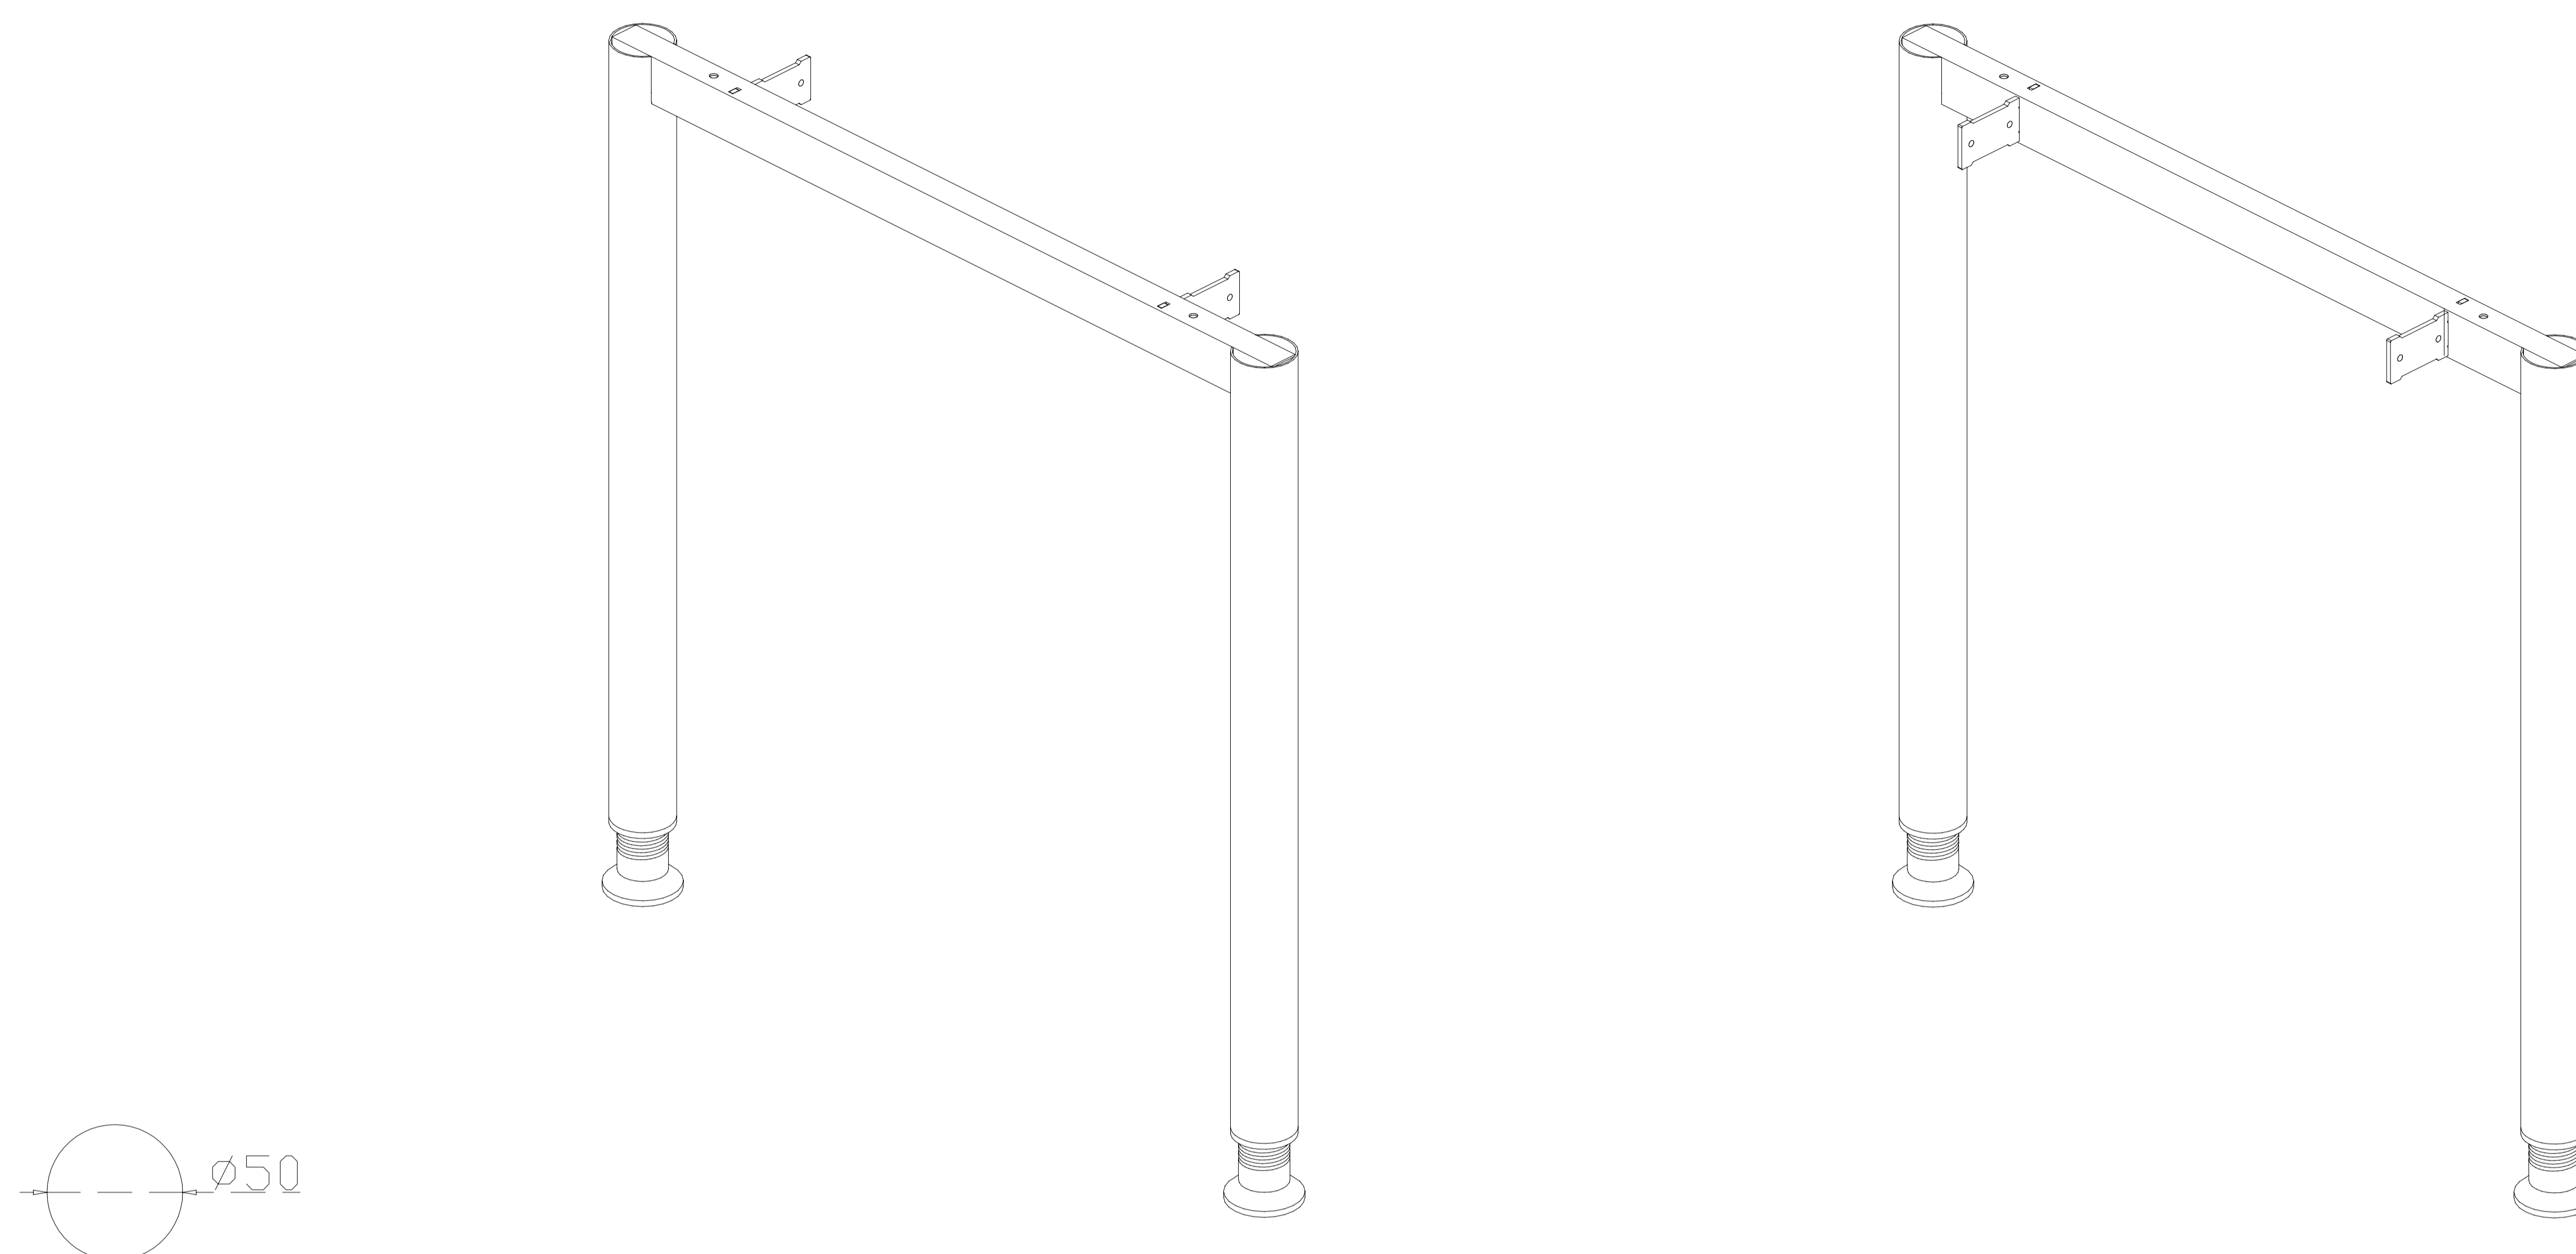

E-CONOMIC

STELAŽ
STEEL LEGS
EC 5007

MILA DESIGN

EC 5007
* 700 mm