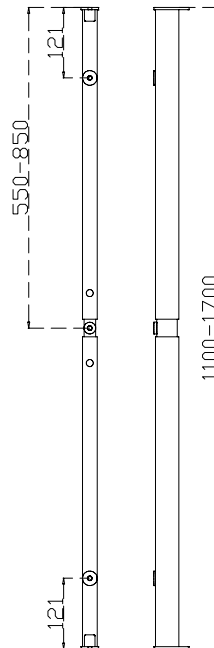

# MOBI-Q MOBILAR

BELKA ŁĄCZĄCA REGULOWANA  
FLEXIBLE CONNECTING BEAM  
MBR 08-12, MBR 12-18, MBR 16-22

# MILA DESIGN

MBR 08-12  
\* 800-1200 mm

MBR 12-18  
\* 1200-1800 mm

MBR 16-22  
\* 1600-2200 mm