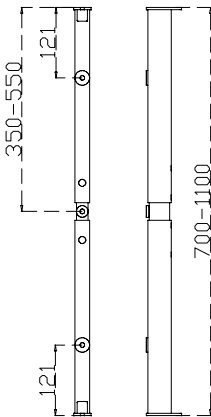

# MOBI-Q MOBILAR

BELKA ŁĄCZĄCA REGULOWANA  
FLEXIBLE CONNECTING BEAM  
MBR 08-12, MBR 12-18, MBR 16-22

# MILA DESIGN

MBR 08-12  
\* 800-1200 mm

MBR 12-18  
\* 1200-1800 mm

MBR 16-22  
\* 1600-2200 mm