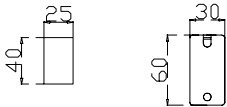

# MOBI-Q MOBILAR

BELKA ŁĄCZĄCA REGULOWANA  
FLEXIBLE CONNECTING BEAM  
MBR 08-12, MBR 12-18, MBR 16-22

# MILA DESIGN

MBR 08-12  
\* 800-1200 mm

MBR 12-18  
\* 1200-1800 mm

MBR 16-22  
\* 1600-2200 mm