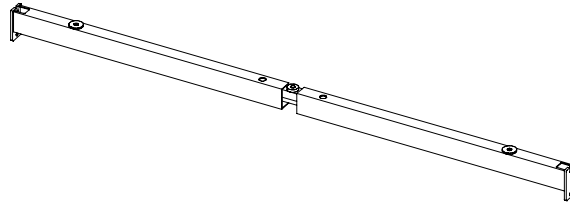

# MOBI-Q MOBILAR

BELKA ŁĄCZĄCA REGULOWANA  
FLEXIBLE CONNECTING BEAM  
MBR 08-12, MBR 12-18, MBR 16-22

# MILA DESIGN

MBR 08-12  
\* 800-1200 mm

MBR 12-18  
\* 1200-1800 mm

MBR 16-22  
\* 1600-2200 mm