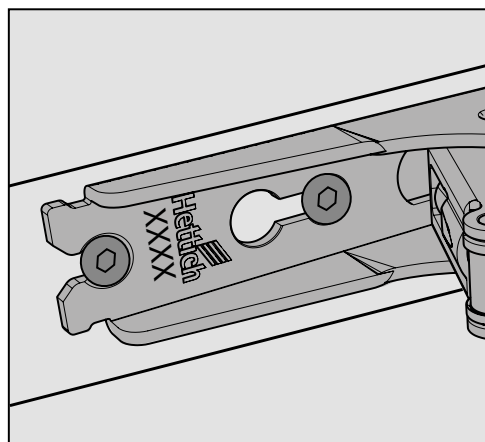

Special hinge

- ▶ Kamat
- ▶ For refrigerator surrounds, opening angle 115°

How to check, if Kamat hinge can be used

1

2

XXXX	Kamat?
2171	ok
2172	ok
2175	ok
2176	ok
2165	ok
2166	ok
2167	ok
2168	ok
2316	ok
2317	ok
2318	ok
2319	ok
2320	ok
2321	ok
2322	ok
2323	ok