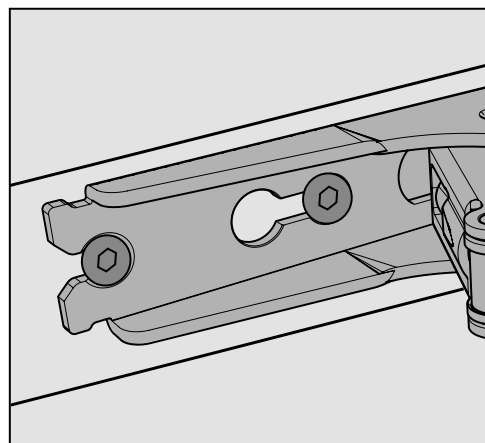

Special hinge

- ▶ Kamat
- ▶ For refrigerator surrounds, opening angle 115°

How to check, if Kamat hinge can be used

1

2

XXXX	Kamat?
2171	ok
2172	ok
2175	ok
2176	ok
2165	ok
2166	ok
2167	ok
2168	ok
2316	ok
2317	ok
2318	ok
2319	ok
2320	ok
2321	ok
2322	ok
2323	ok