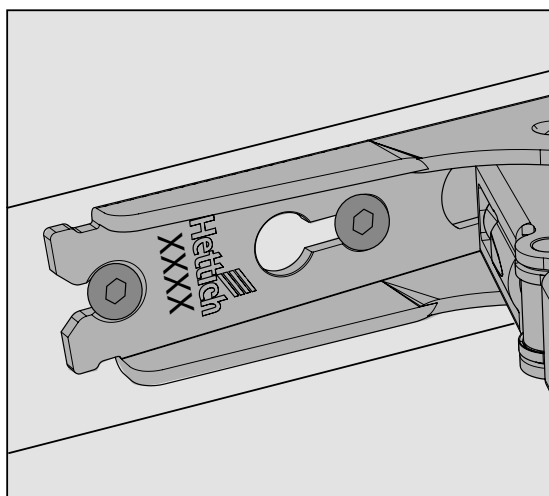

Special hinge

- ▶ Kamat
- ▶ For refrigerator surrounds, opening angle 115°

How to check, if Kamat hinge can be used

1

2

XXXX	Kamat?
2171	ok
2172	ok
2175	ok
2176	ok
2165	ok
2166	ok
2167	ok
2168	ok
2316	ok
2317	ok
2318	ok
2319	ok
2320	ok
2321	ok
2322	ok
2323	ok