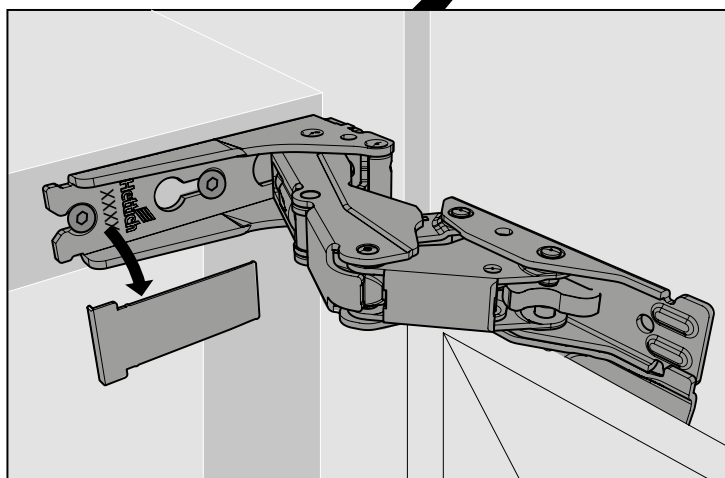

Special hinge

- ▶ Kamat
- ▶ For refrigerator surrounds, opening angle 115°

How to check, if Kamat hinge can be used

1

2

XXXX	Kamat?
2171	ok
2172	ok
2175	ok
2176	ok
2165	ok
2166	ok
2167	ok
2168	ok
2316	ok
2317	ok
2318	ok
2319	ok
2320	ok
2321	ok
2322	ok
2323	ok