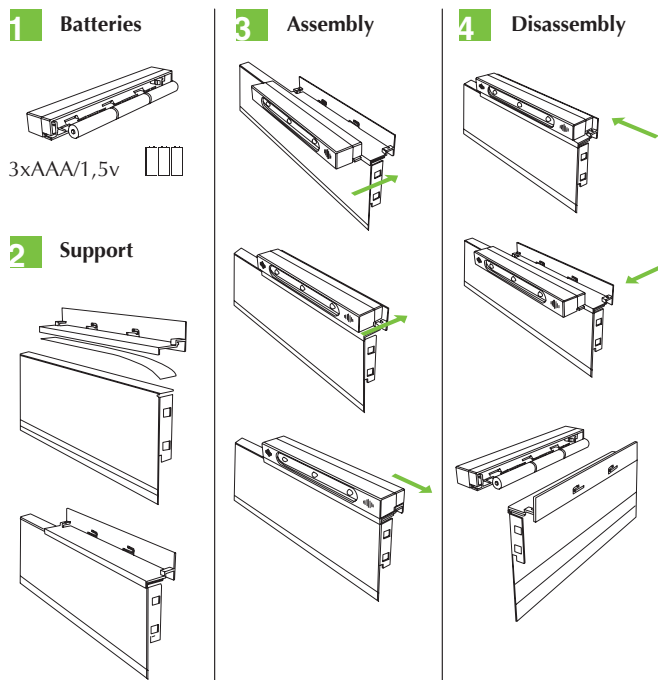

Faro

***Light in
movement***

**FORMENTI &
GIOVENZANA**

Many advantages:

- Automatic movement actuation with patented sensor and electronic chip
- Bright last generation LED spaced and orientated to illuminate the content of your drawers
- Low consumption set up for 20.000 cycles of 15 sec of illumination on a single set of standard AAA batteries
- Easy to fix on drawer back walls in metal or chipboard
- Simple access for change of batteries

Easy to assemble:

- Mark the centre of the drawer back
- Remove the base of the light by pulling laterally on the casing
- Use the self-adhesive pads, position the base and press it onto the top edge of the drawer back (suitable for both wooden and metal back)
- Secure the batteries or remove the paper safety strip and slide the casing onto the base until it clips into position