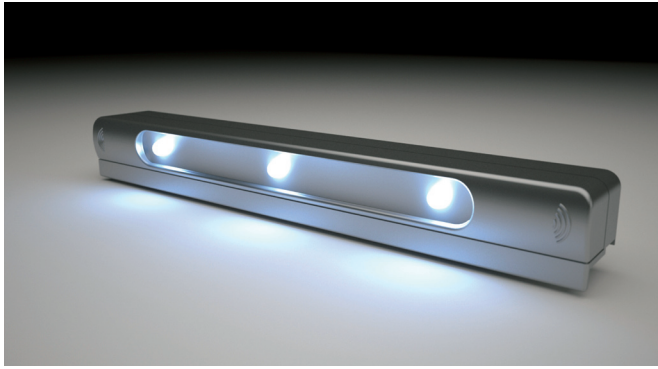

Faro

***Light in
movement***

**FORMENTI &
GIOVENZANA**

Many advantages:

- Automatic movement actuation with patented sensor and electronic chip
- Bright last generation LED spaced and orientated to illuminate the content of your drawers
- Low consumption set up for 20.000 cycles of 15 sec of illumination on a single set of standard AAA batteries
- Easy to fix on drawer back walls in metal or chipboard
- Simple access for change of batteries

Easy to assemble:

- Mark the centre of the drawer back
- Remove the base of the light by pulling laterally on the casing
- Use the self-adhesive pads, position the base and press it onto the top edge of the drawer back (suitable for both wooden and metal back)
- Secure the batteries or remove the paper safety strip and slide the casing onto the base until it clips into position

** Finishes:

F1 = White Ral 9003 S6 = Metal Champagne 06 = Grey Ral 7042