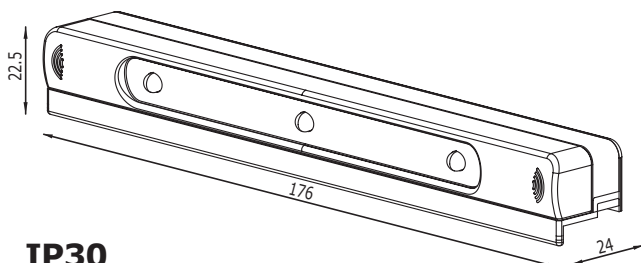

IP30

Made in Italy

designation	code
Faro - retrofit kit (batteries included)	59.BFR0.**.00000C1
Faro - industrial set (100 lamps + instructions sheet)	59.0FR0.**.0000020
Box of 300 AAA batteries	59.0FRB.000000020

** Finishes:

F1 = White Ral 9003   S6 = Metal Champagne   06 = Grey Ral 7042