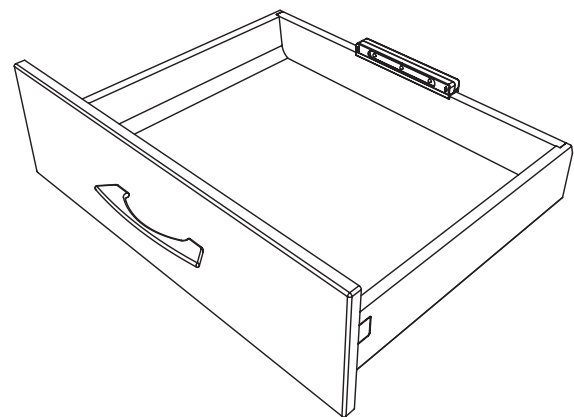

IP30

Made in Italy

designation	code
Faro - retrofit kit (batteries included)	59.BFR0.**.00000C1
Faro - industrial set (100 lamps + instructions sheet)	59.0FR0.**.0000020
Box of 300 AAA batteries	59.0FRB.000000020

** Finishes:

F1 = White Ral 9003   S6 = Metal Champagne   06 = Grey Ral 7042