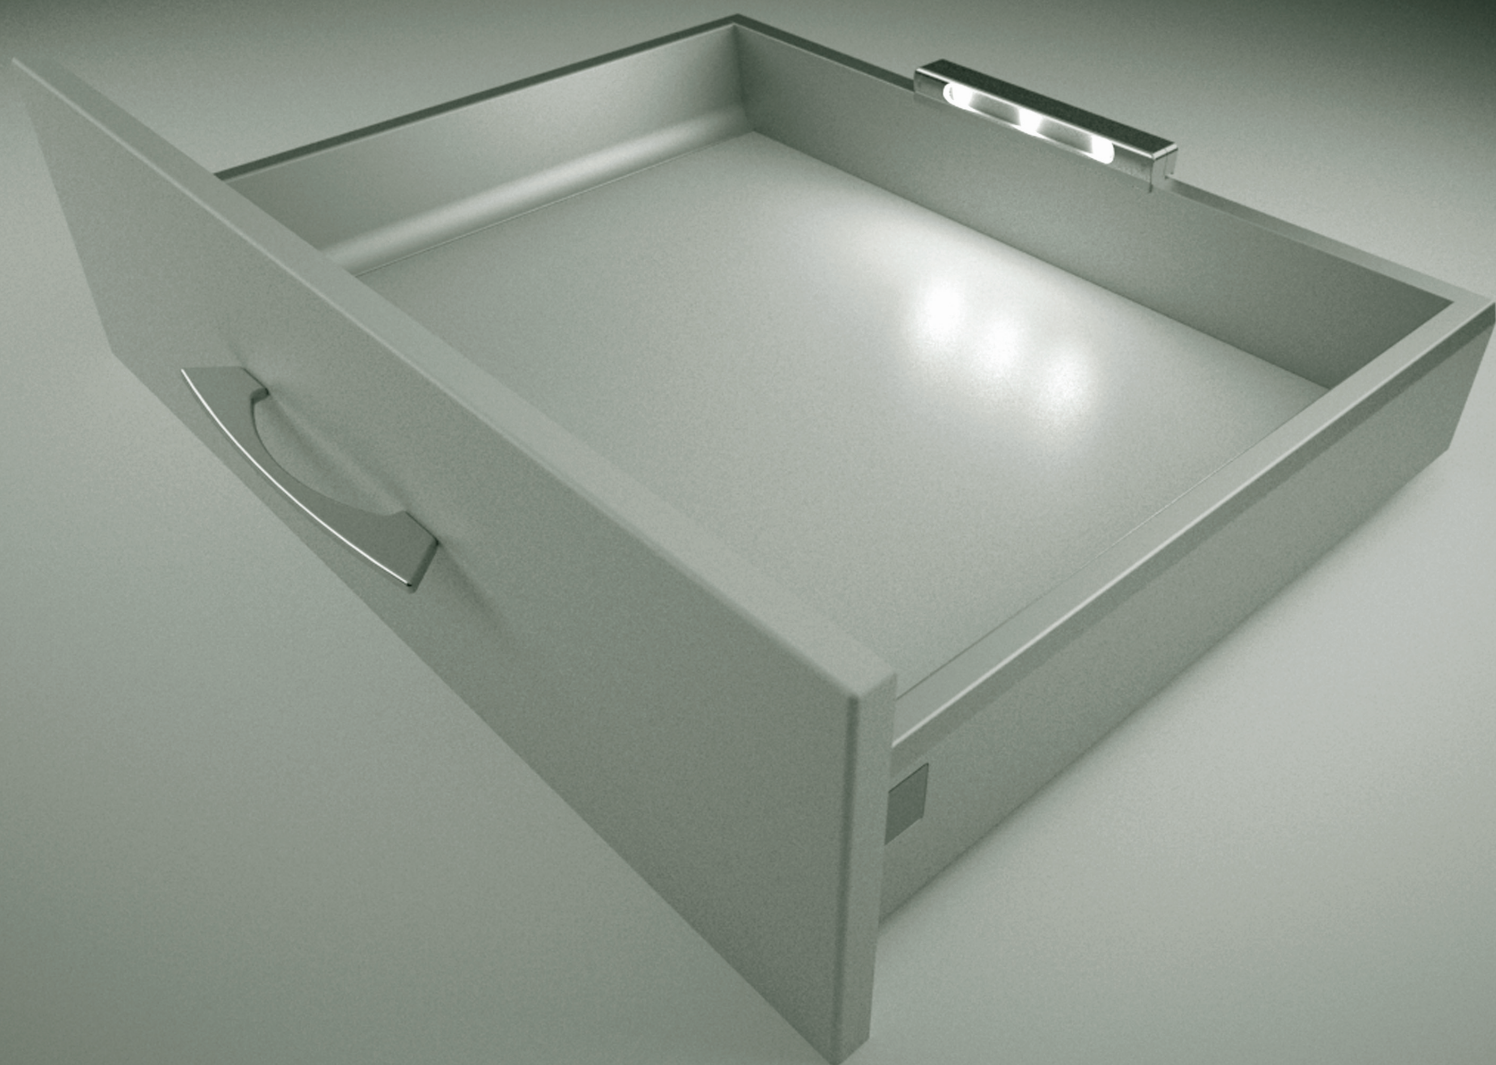

Faro

***Light in
movement***

**FORMENTI &
GIOVENZANA**

Many advantages:

- Automatic movement actuation with patented sensor and electronic chip
- Bright last generation LED spaced and orientated to illuminate the content of your drawers
- Low consumption set up for 20.000 cycles of 15 sec of illumination on a single set of standard AAA batteries
- Easy to fix on drawer back walls in metal or chipboard
- Simple access for change of batteries

Easy to assemble:

- Mark the centre of the drawer back
- Remove the base of the light by pulling laterally on the casing
- Use the self-adhesive pads, position the base and press it onto the top edge of the drawer back (suitable for both wooden and metal back)
- Secure the batteries or remove the paper safety strip and slide the casing onto the base until it clips into position

** Finishes:

F1 = White Ral 9003 S6 = Metal Champagne 06 = Grey Ral 7042